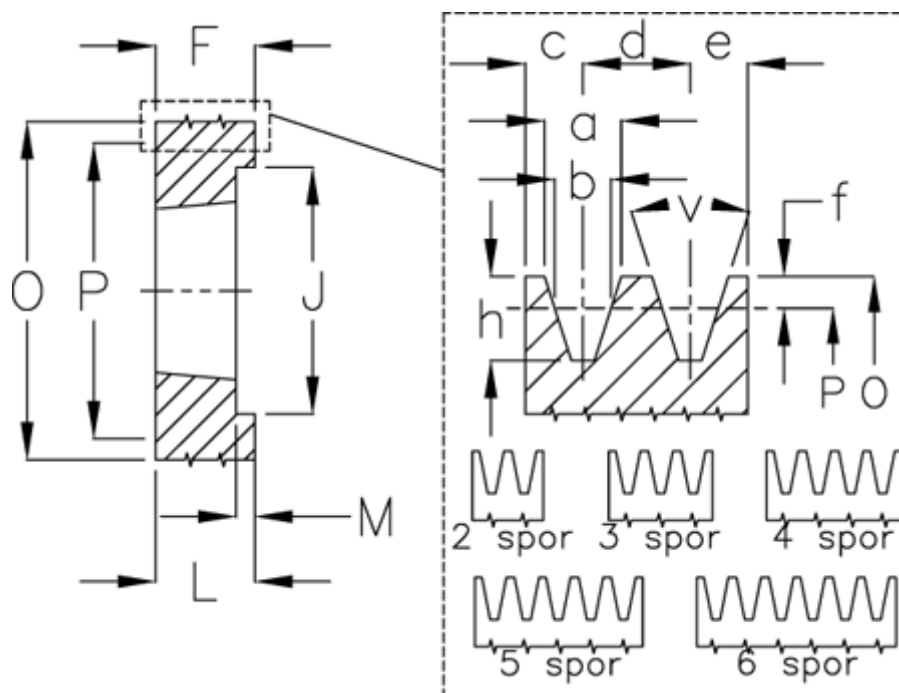

Article number: 604110013203

Description: V-belt pulley SPA 132/3 TL2012

Measures

a	= 12.7	For bush	= 2012	P	= 132
b	= 11.0	h	= 13.8	Type	= SPA
Bush ζ max	= 50	J	= 98	v	= 38 grader
c	= 10.0	K	= -		
d	= 15	L	= 32		
e	= 10.0	m	= 18.0		
f	= 2.8	Number of ribs	= 3		
F	= -	O	= 137.5		